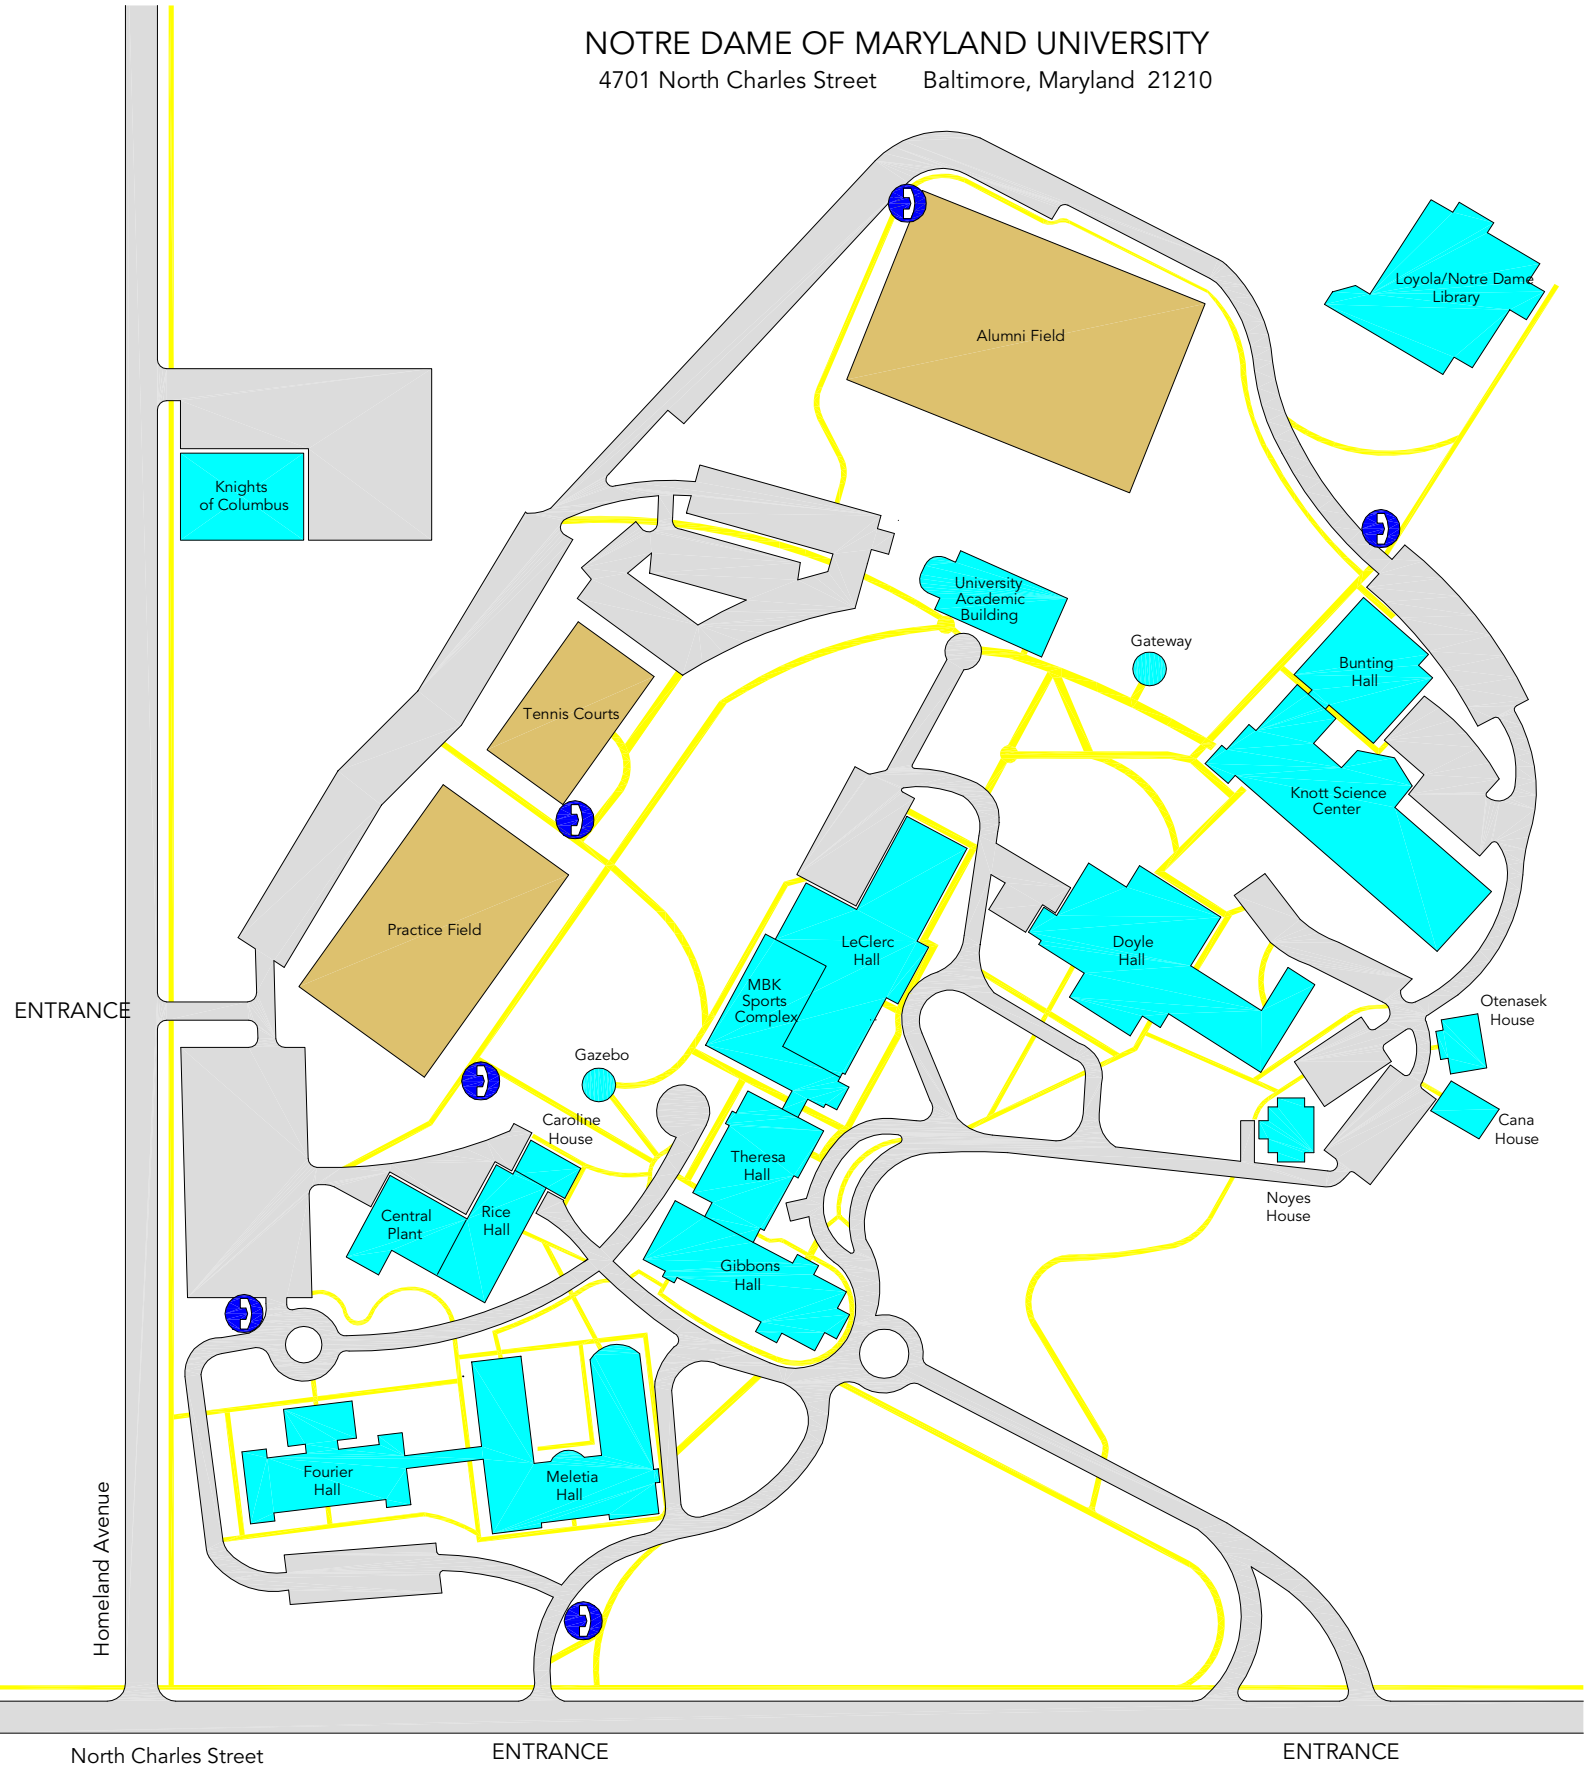

NOTRE DAME OF MARYLAND UNIVERSITY  
4701 North Charles Street Baltimore, Maryland 21210

North Charles Street

ENTRANCE

ENTRANCE